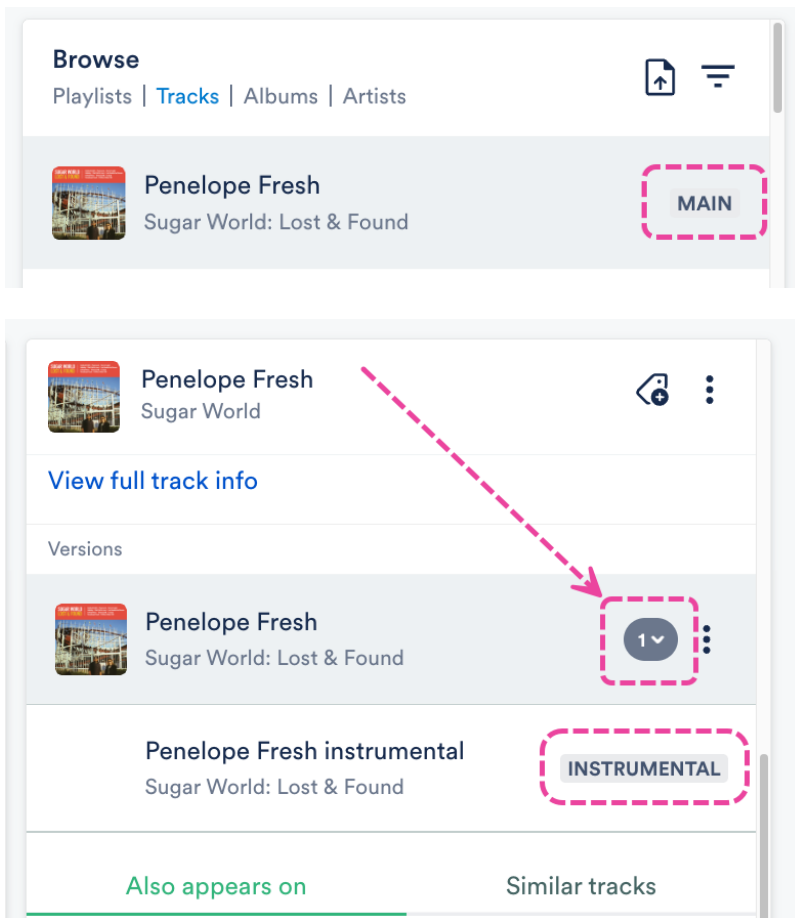

Feature Guide: Instant Instrumentals

Last Modified on 09/17/2025 12:19 pm PDT

Note: Your Tracks must be auto-tagged before you can create Instant Instrumentals.

1. Open the **Track Menu (:)** and select **AI tools > Instant Instrumental**.

2. A **Terms and Conditions** window will appear. Please read them and click **Accept** to continue.
3. Another window will appear to inform you of how this will affect your Discovery Suite quota. Click **Proceed**.
4. Your Track will be sent for analysis by our AI and a message will appear in the bottom-left corner letting you know it's being generated.

5. When your instrumental Track is ready, another message will appear in the bottom-left corner. Click **Go to track**.

6. Your Instrumental Track will open in the Explorer and have an **INSTRUMENTAL** label.

Instrumentals and Track Nesting

After creating an Instant Instrumental, the original Track will now have a **MAIN** label, and the Instrumental Track will become a nested **Version** under the original. [Visit this article for more information on Track Nesting.](#)