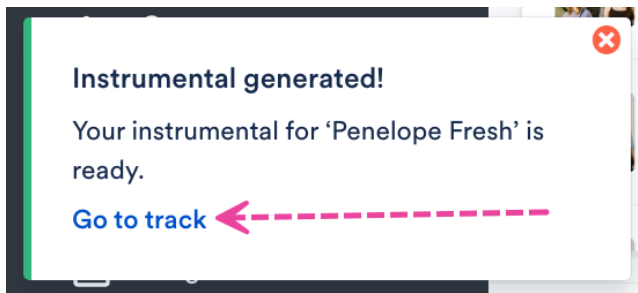

Feature Guide: Instant Instrumentals

Last Modified on 09/17/2025 12:19 pm PDT

Note: Your Tracks must be auto-tagged before you can create Instant Instrumentals.

1. Open the **Track Menu (:)** and select **AI tools > Instant Instrumental**.

5. When your instrumental Track is ready, another message will appear in the bottom-left corner. Click **Go to track**.

6. Your Instrumental Track will open in the Explorer and have an **INSTRUMENTAL** label.