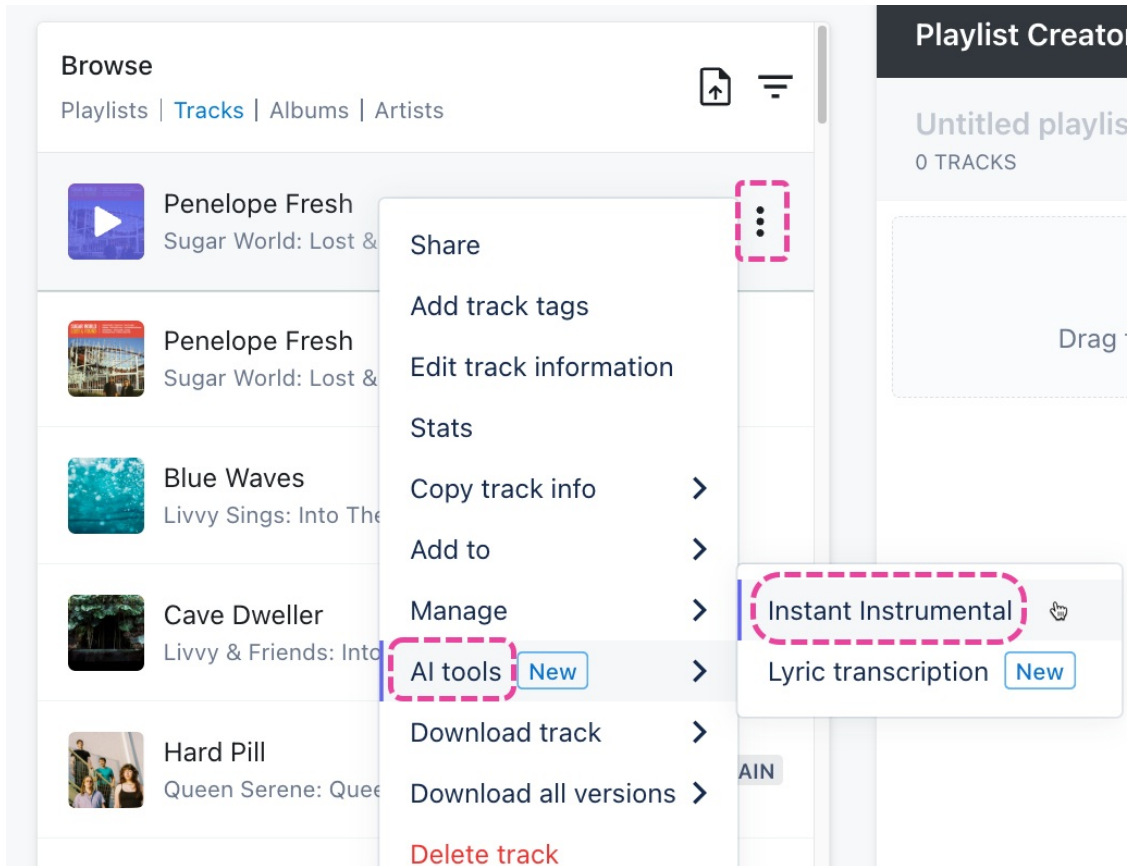

Feature Guide: Instant Instrumentals

Last Modified on 09/17/2025 12:19 pm PDT

Note: Your Tracks must be auto-tagged before you can create Instant Instrumentals.

1. Open the **Track Menu (:)** and select **AI tools > Instant Instrumental**.

2. A **Terms and Conditions** window will appear. Please read them and click **Accept** to continue.
3. Another window will appear to inform you of how this will affect your Discovery Suite quota. Click **Proceed**.
4. Your Track will be sent for analysis by our AI and a message will appear in the bottom-left corner letting you know it's being generated.

5. When your instrumental Track is ready, another message will appear in the bottom-left corner. Click **Go to track**.

6. Your Instrumental Track will open in the Explorer and have an **INSTRUMENTAL** label.

Instrumentals and Track Nesting

After creating an Instant Instrumental, the original Track will now have a **MAIN** label, and the Instrumental Track will become a nested **Version** under the original. [Visit this article for more information on Track Nesting.](#)